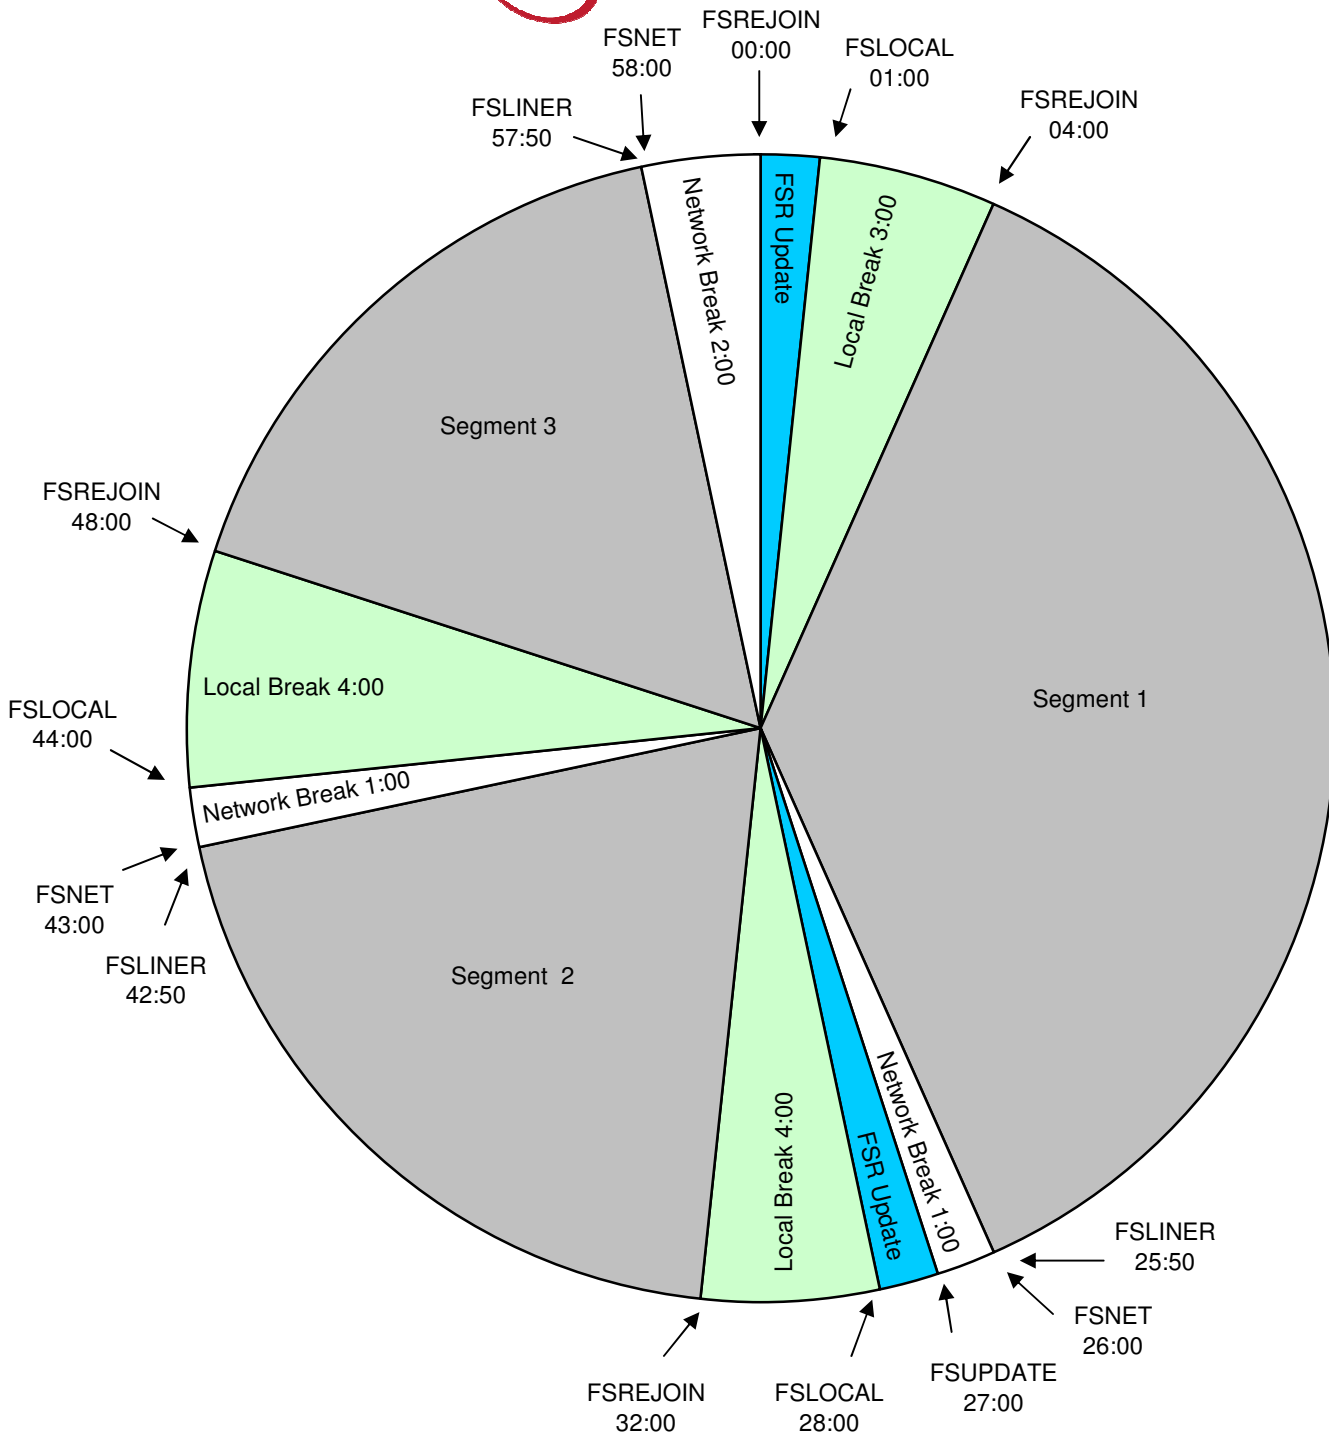

Petros & Money Program Clock

Effective October 12, 2011

Premiere XDS PRO4-P Satellite

Monday - Friday 7PM-10PM Eastern

/ 4PM-7PM Pacific

For Technical Assistance Call
Premiere Network Operations Center: (800) 276-4431
Technical Info: <http://engineering.premiereradio.com>

ALL Breaks are Hard-Timed.